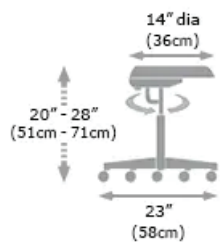

## Dental Operator Stool with black base dimensions (standard):

Low and High height versions are available.

- Height: 20” – 28” (Adjustable)
- Seat Pad Diameter: 14”
- Wheel Base: 23”
- Max. User Weight 165kg

### Technical information:

**Height Information**  
Standard 20"-28" (51cm - 71cm)  
Low option 19"-24" (48cm - 61cm)  
High option 22"-32" (56cm - 81cm)

 SWL 165kg