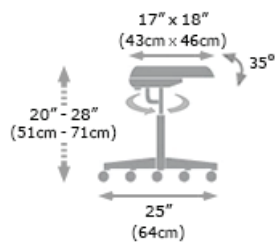

### Technical information:

**Height Information**  
 Standard 20"-28" (51cm - 71cm)  
 Low option 19"-24" (48cm - 61cm)  
 High option 22"-32" (56cm - 81cm)

SWL 165kg