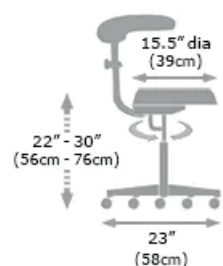

Dental Tub Stool with Torso Arm dimensions (standard):

Low and High height versions are available.

- Height: 22” – 30” (Adjustable)
- Seat Pad Diameter: 15.5”
- Wheel Base: 23”
- Max. User Weight 165kg

Production lead time: approx. 7-10 working days

+ £25

Height Variants:
Low Lift 21”-26”
High Lift 24”-34”

+ £20

Order online at meditelle-dental.co.uk or email sales@meditelleltd.co.uk

DENTAL TUB STOOLS WITH TORSO ARM

Specifications

HAN9740

HAN9750

UK Made. CE marked Anti-microbial vinyl Assembly required

FREE Delivery anywhere in mainland UK by courier

Technical information:

Height Information
 Standard 22"-30" (56cm - 76cm)
 Low option 21"-26" (53cm - 66cm)
 High option 24"-34" (61cm - 86cm)